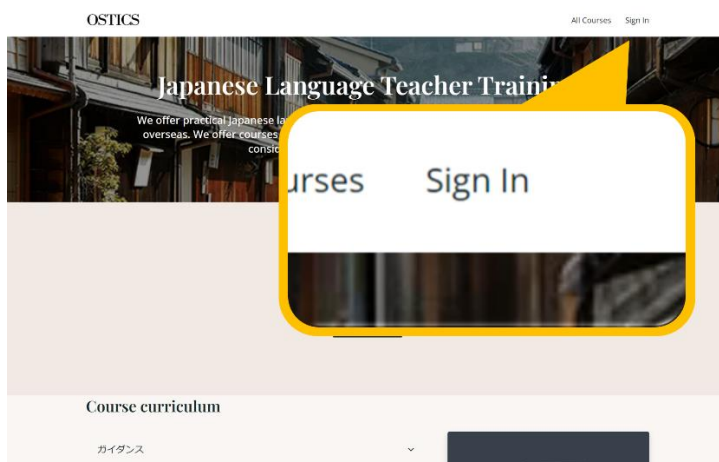

# サインインの方法

1. 画面右上の「Sign In」をクリックする。

2. 必要事項を入力し、Sign in する。

A screenshot of the OSTICS sign-in page. The header includes the logo 'OSTICS' on the left and navigation links 'All Courses' and 'Sign In' on the right. The main content area features a 'Welcome Back!' message. Below the message, there is a sign-in form with fields for 'Email' and 'Password'. The 'Email' field has a red border and a message 'Please enter a valid email address'. Below the 'Password' field, there is a checkbox for 'Remember me' and a link for 'Forgot Password?'. A 'Sign in' button is located below the form. At the bottom, there is a section for 'Or sign in with' with icons for LinkedIn, Facebook, and Google. A link for 'Create a new account' is also present.

### 3. Enroll したコースに参加する。